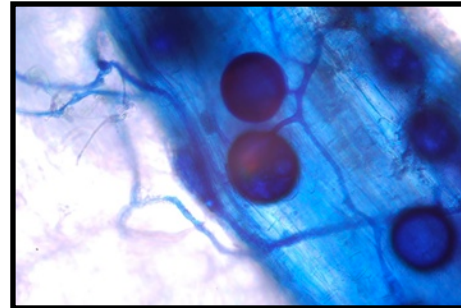

These two vines were planted at the same time with the one on the right supplemented with our Genesis Rhizo-Gen

Growth Time: One Year

MYCORRHIZAE

*Mycorrhizae or "fungus root" is the key element why plants have survived on this earth for some 460 million years! Genesis Rhizo-Gen proprietary mycorrhizal components enable grapevines to naturally combat disease, aid in greater nutrient uptake and efficiencies in water use. **Simply put, healthier grapevines make healthier wines.***

This is our colonized root fragment inocula. This image we see the big balls in the root with cell walls which are the spores. The fine spider web bushes are vesicles and the football shaped cell is a storage vesicle